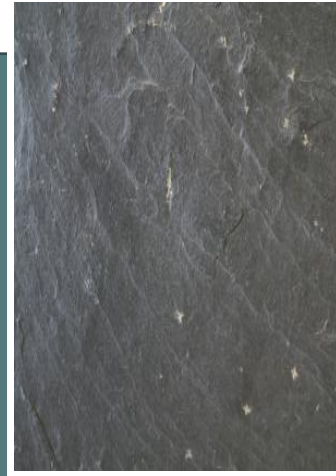

Pardesi Slate

Wallace International

slate
uk

The Pardesi range of Blue Black slates have a medium riven texture. The slate is produced to our specification in the North West of the Leon Province of Spain.

The Pardesi range offers contractors, specifiers and developers an economic slate with quality product selection. The slate may contain visible pyrites, which through our years of experience with the quarry, will not oxidise.

Pardesi Slate

www.slate.uk.com

SLATE SPECIFICATIONS

Country of Origin:

Spain

Colours:

Blue Black

Texture: