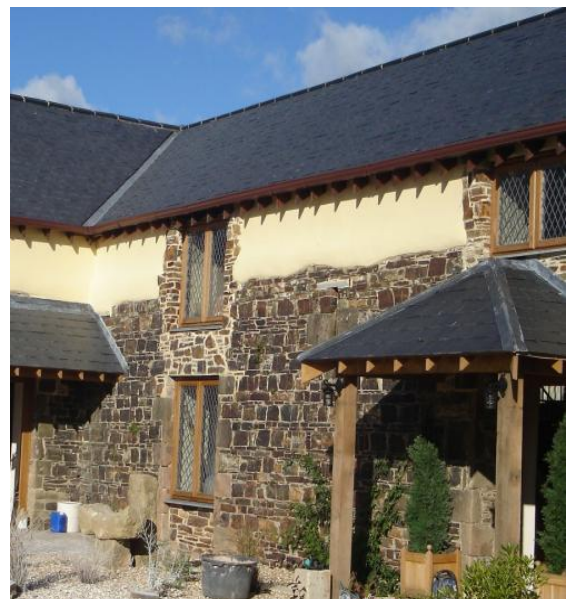

Pardesi Slate

Wallace International

slate
uk

The Pardesi range of Blue Black slates have a medium riven texture. The slate is produced to our specification in the North West of the Leon Province of Spain.

The Pardesi range offers contractors, specifiers and developers an economic slate with quality product selection. The slate may contain visible pyrites, which through our years of experience with the quarry, will not oxidise.

The quarry, they have introduced modern quarrying techniques to maximise production, whilst still staying true to the traditional hand crafted skills of the past, which maintain the natural essence of a slated roof.