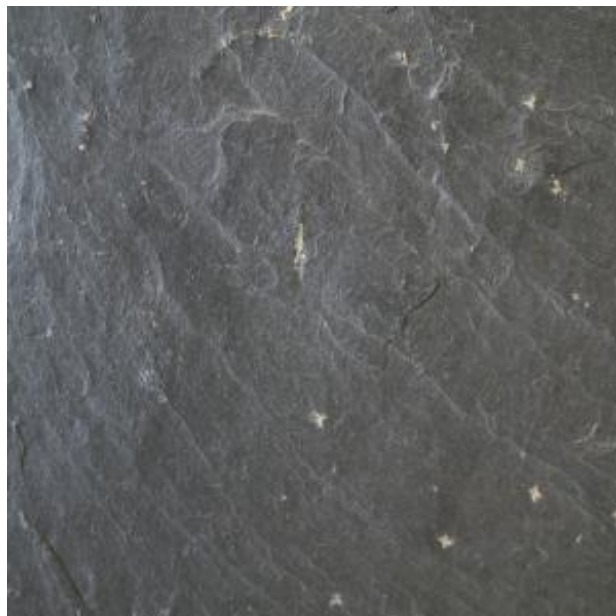

SLATE SPECIFICATIONS

Country of Origin:

Spain

Colours:

Blue Black

Texture:

Medium Riven Finish

Thickness:

5 - 7mm Nominal Thickness

Sizes:

---

600 x 300mm

500 x 250mm

400 x 250mm

400 x 200mm

Other sizes and "specials" available to order

Performance:

TESTING	BSEN12326-1:2004
Water Absorption	A1 Result
Thermal Cycles Test	T1 Result
Sulphur Dioxide Test	S1 Result
Guarantee	30 Years - Quarry Backed Guarantee - Subject to installation in accordance with current British Standards

Supply:

Extensive stocks are held at our distribution centres.

Nationwide and International delivery can be arranged for immediate despatch.