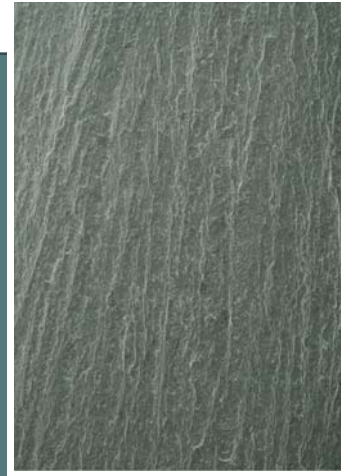

Piveri Slate

Wallace International

slate
uk

Piveri is one of the most beautiful slates to arrive in the UK from the Spanish mining industry.

The Piveri quarry has been in operation since the 1960's with extensive geological reserves. This slate is fast gaining recognition for both its aesthetic qualities and technical performance.

It has a unique grey green colour with a fleck which changes its appearance in different light conditions

Piveri Slate

www.slate.uk.com

SLATE SPECIFICATIONS

Country of Origin:

Spain

Colours:

Green

Texture:

Light Riven Finish

Thickness:

4-6mm Nominal Thickness

Sizes:

600 x 300mm

500 x 250mm

400 x 250mm